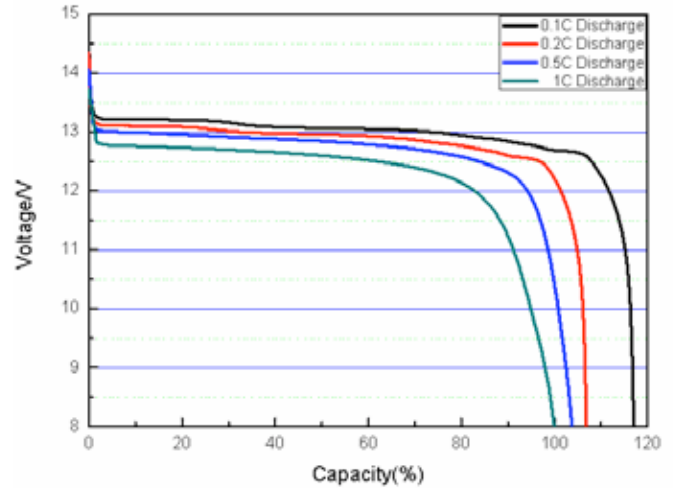

POWER GREEN VISION LiFePo4

**Charging capacity/Discharging capacity(%)
Cycle service life(100%Depth of discharge)**

Discharge performancem

Temperature effects on capacity

**constant voltage charging characteristic
(0.5CA, 25Celsius scale)**