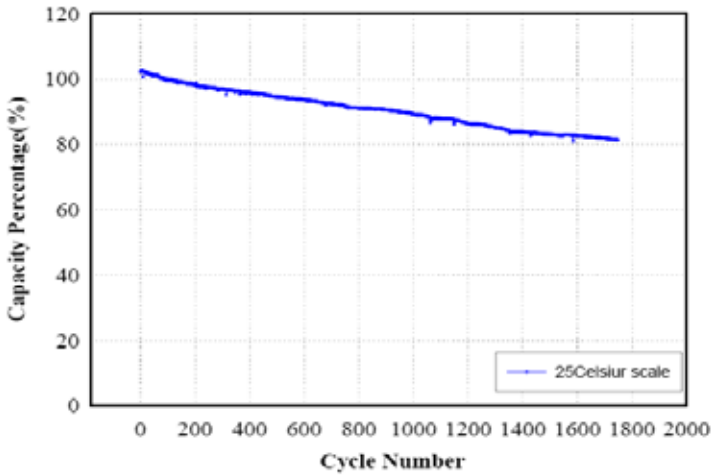

POWER GREEN VISION LiFePo4

**Charging capacity/Discharging capacity(%)
Cycle service life(100%Depth of discharge)**

Discharge performancem

Temperature effects on capacity

**constant voltage charging characteristic
(0.5CA, 25Celsius scale)**