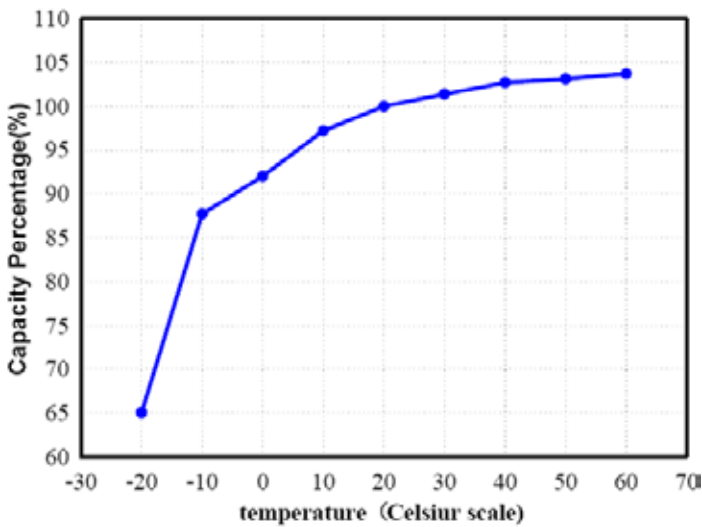

POWER GREEN VISION LiFePo4

**Charging capacity/Discharging capacity(%)
Cycle service life(100%Depth of discharge)**

Discharge performancem

Temperature effects on capacity

**constant voltage charging characteristic
(0.5CA, 25Celsius scale)**