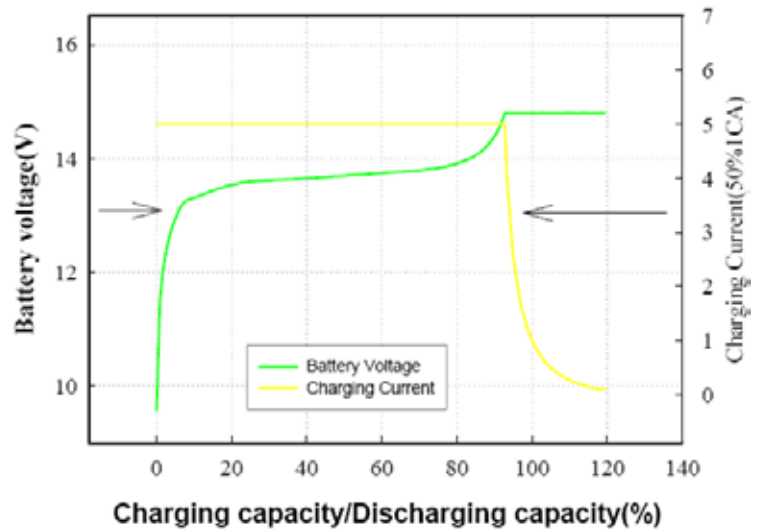

POWER GREEN VISION LiFePo4

**Charging capacity/Discharging capacity(%)
Cycle service life(100%Depth of discharge)**

Discharge performancem

Temperature effects on capacity

**constant voltage charging characteristic
(0.5CA, 25Celsius scale)**